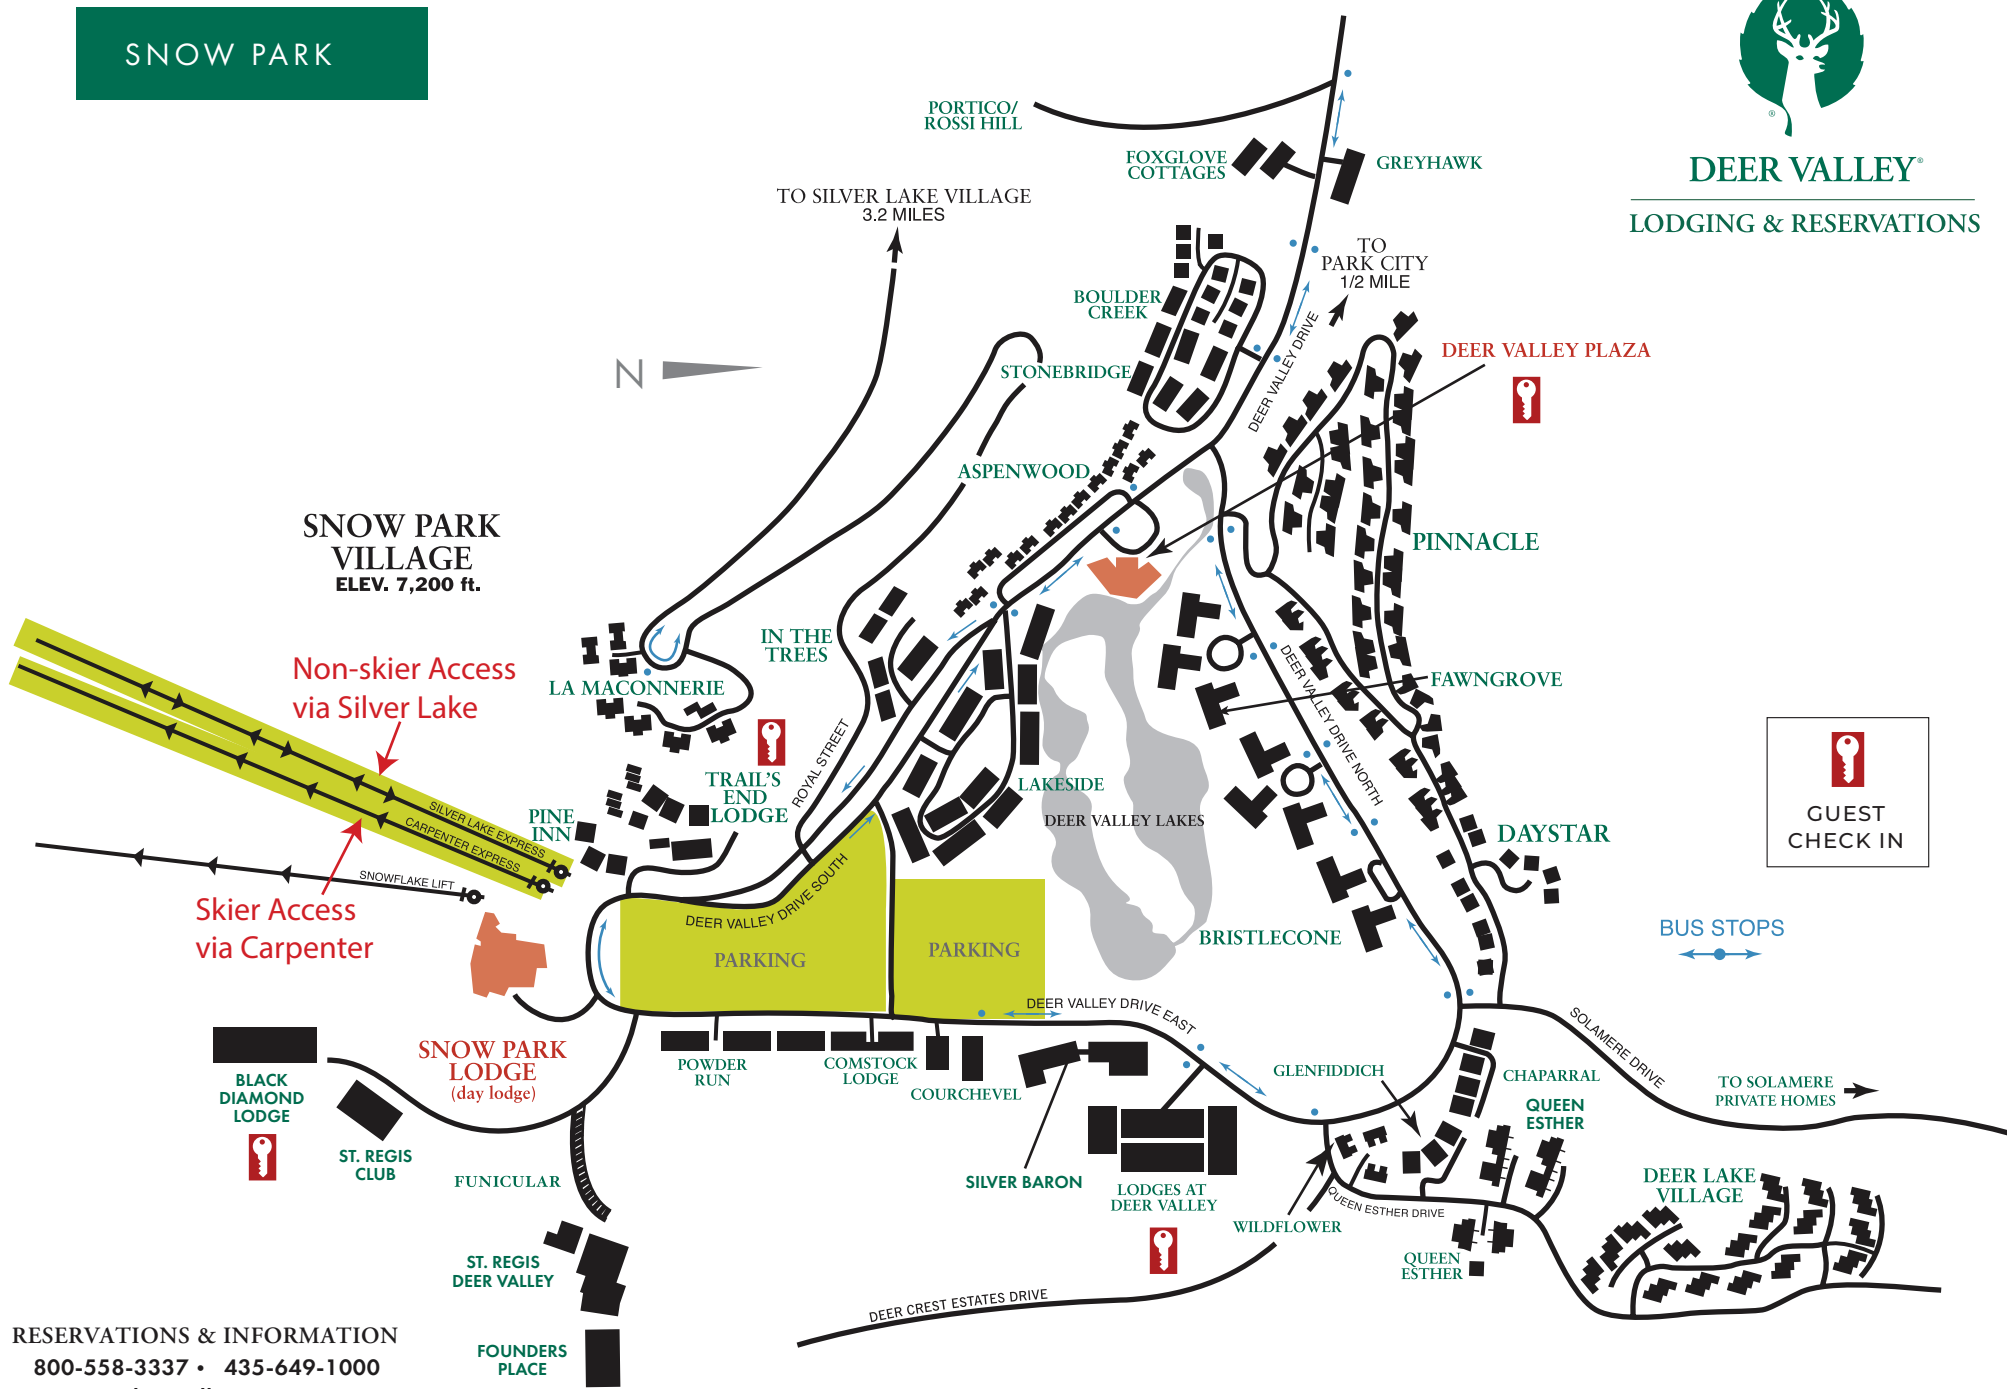

# SNOW PARK

## DEER VALLEY® LODGING & RESERVATIONS

RESERVATIONS & INFORMATION  
800-558-3337 • 435-649-1000  
deervalley.com