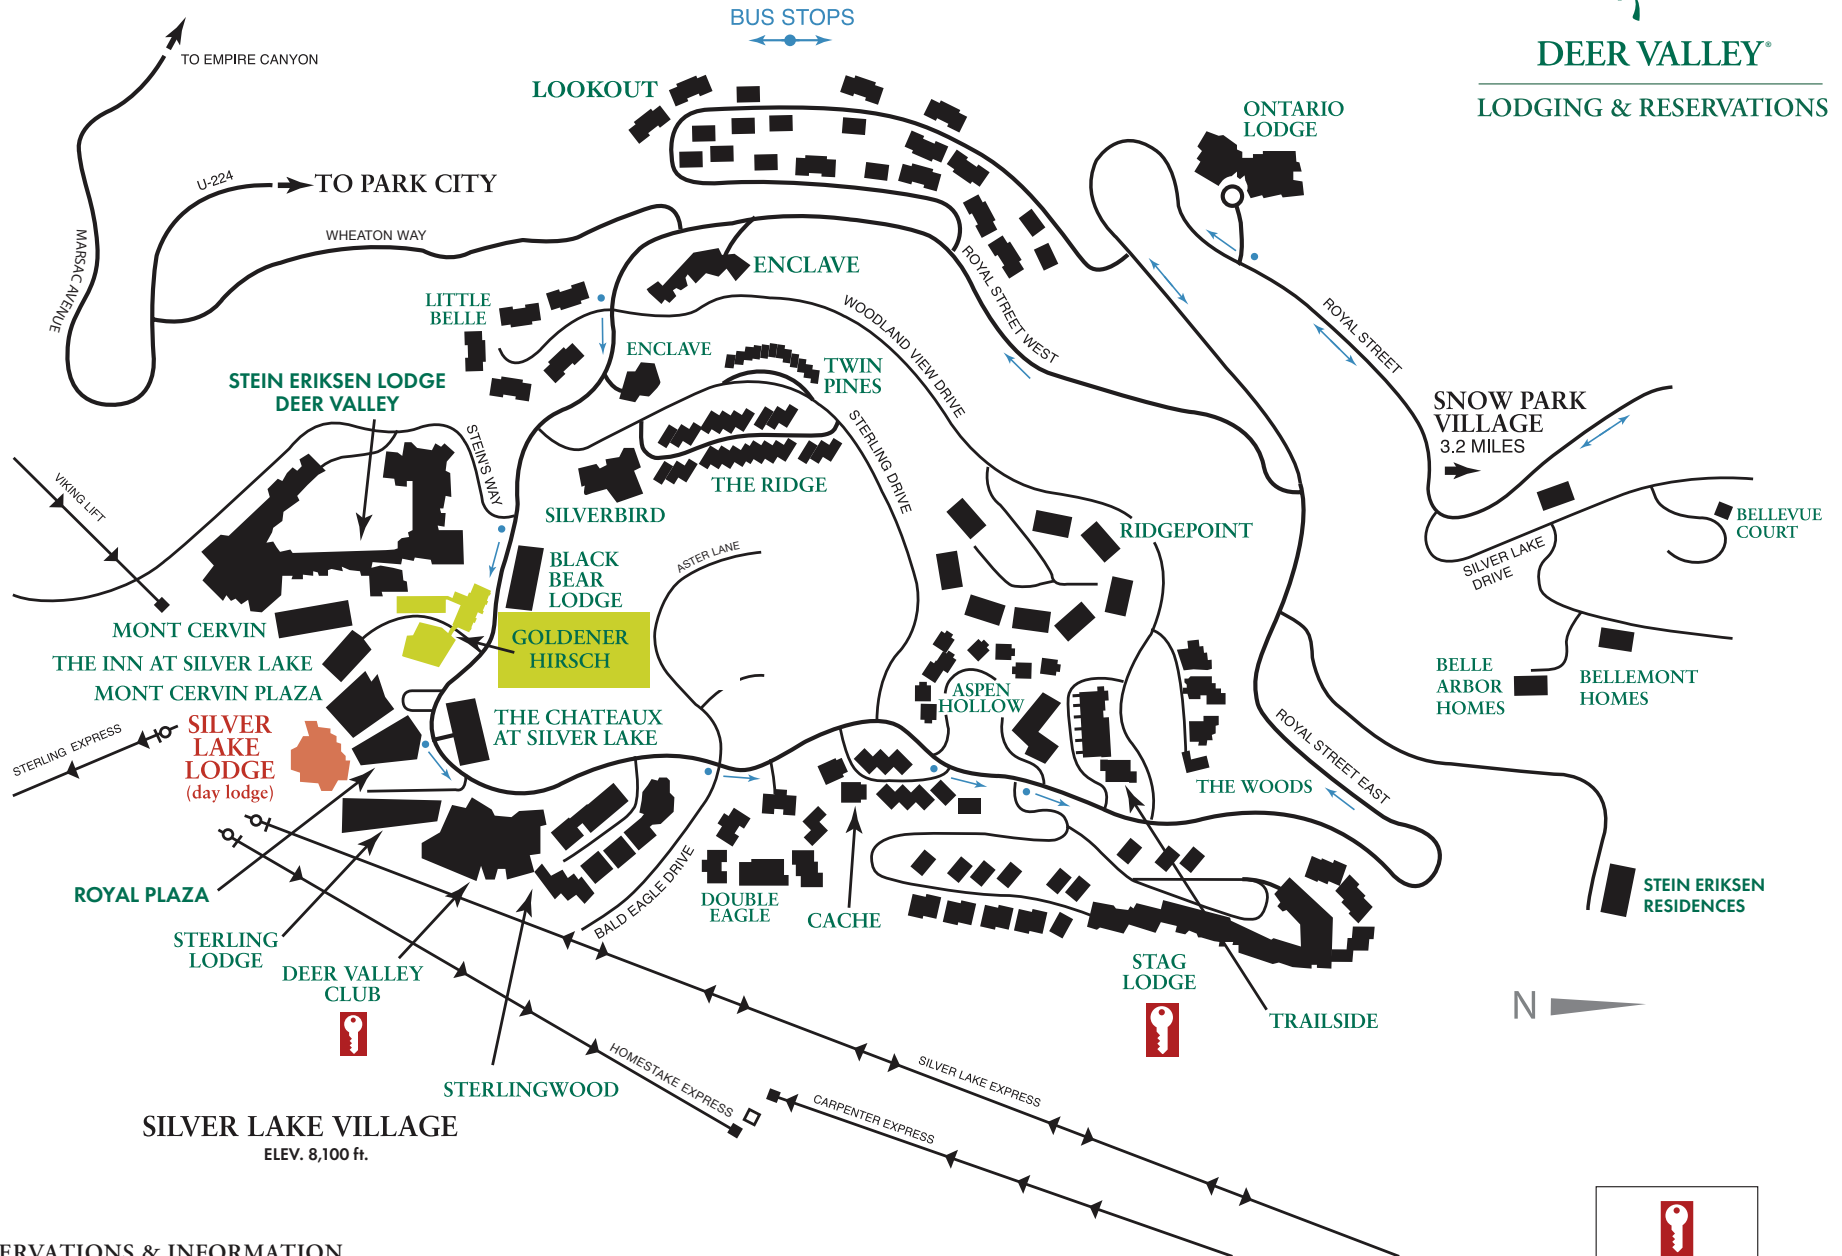

SILVER LAKE

DEER VALLEY[®] LODGING & RESERVATIONS

SILVER LAKE VILLAGE
ELEV. 8,100 ft.

RESERVATIONS & INFORMATION

800-558-3337 • 435-649-1000

deervalley.com